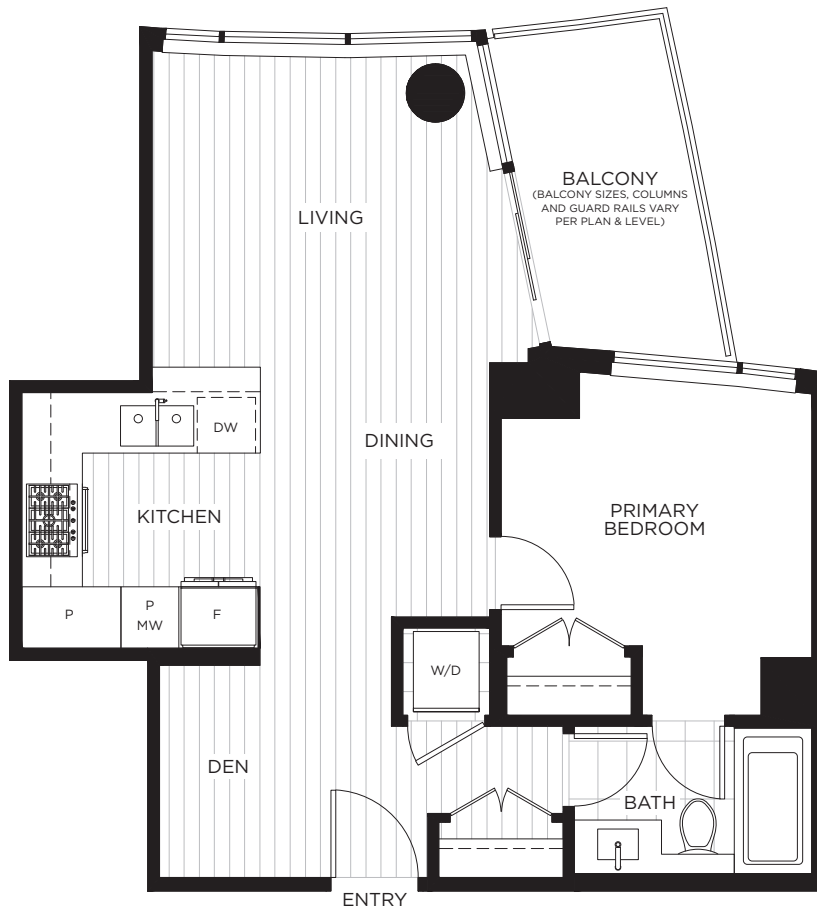

A1

HIGH RISE

ONE BEDROOM & DEN
ONE BATH

A Z U R E 2

AT SOUTHGATE CITY

INDOOR LIVING: APPROX. 616 SQ. FT.

OUTDOOR LIVING: APPROX. 67 SQ. FT.

TOTAL: APPROX. 683 SQ. FT.

LEVELS 2-26